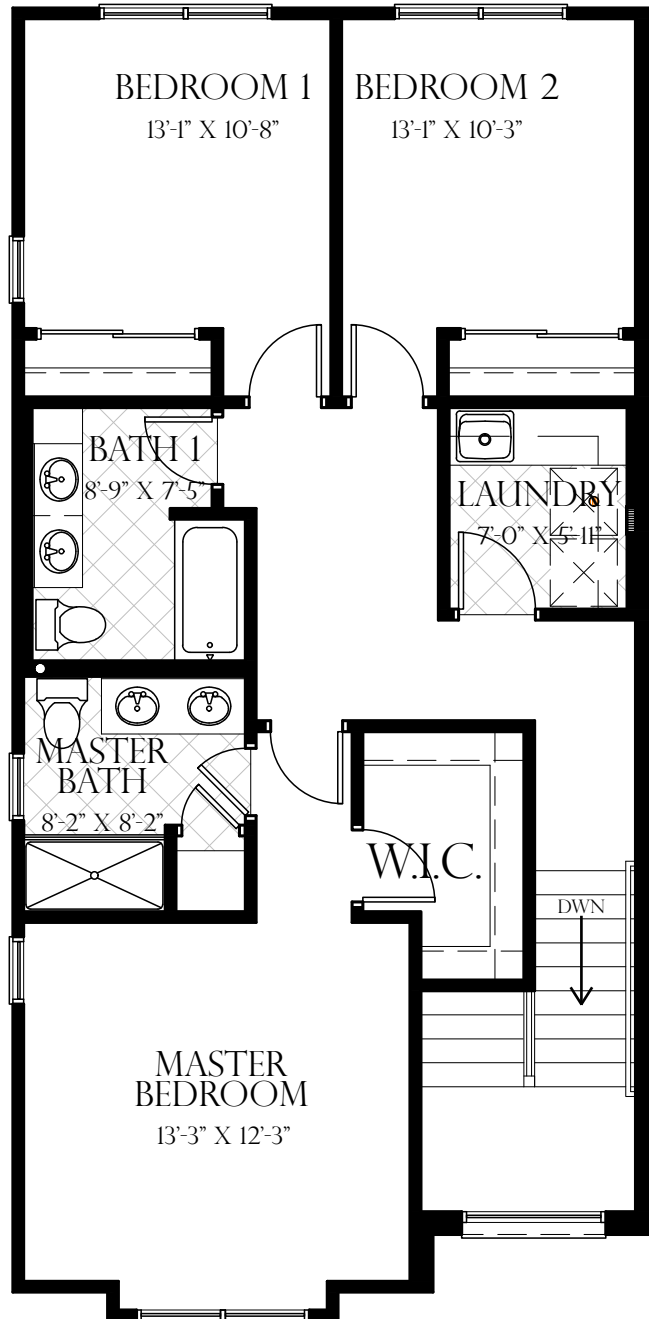

UNIT C - LOWER FLOOR

3 BEDROOMS / 2.5 BATHS
2298 S.F.

**Square footage shown is approximate*

UNIT C - MAIN FLOOR
 3 BEDROOMS / 2.5 BATHS
 2298 S.F.

**Square footage shown is approximate*

UNIT C - UPPER FLOOR

3 BEDROOMS / 2.5 BATHS

2298 S.F.

**Square footage shown is approximate*